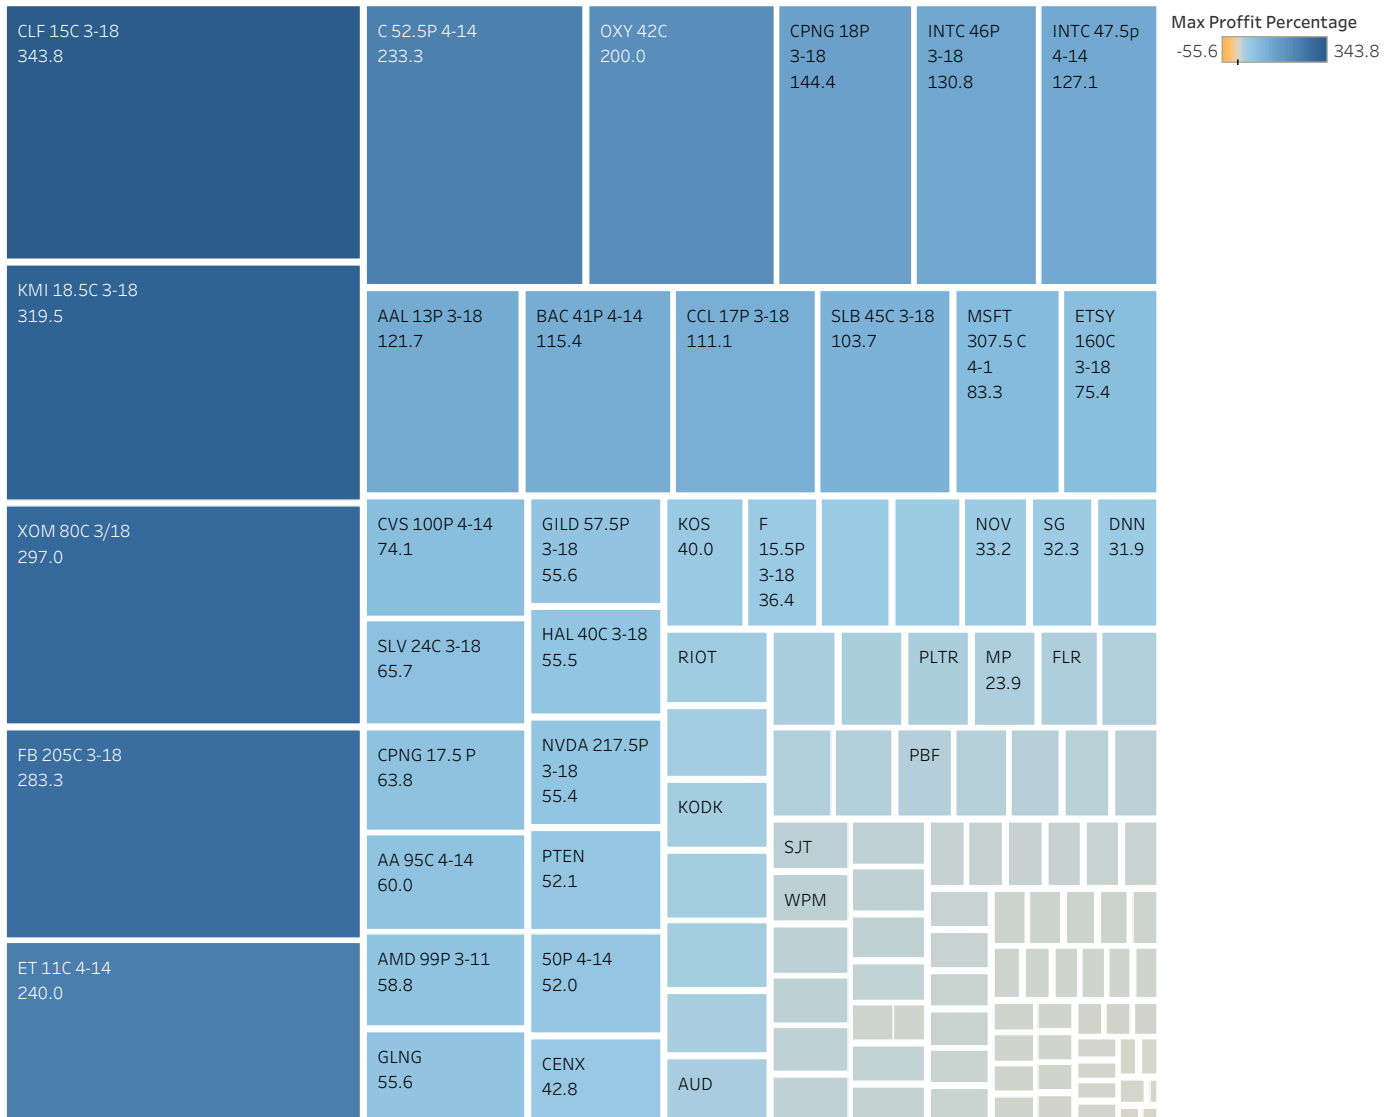

Montly Report - March 2022

March 2022 Total Alerts per day..	March 2022 Daily Average Proffit - Loss Percentage	March 2022 Ticket-Proffit/Loss Percentage	March 2022 Options was the big winner..	Opton vs Stock - Wn vs Loss