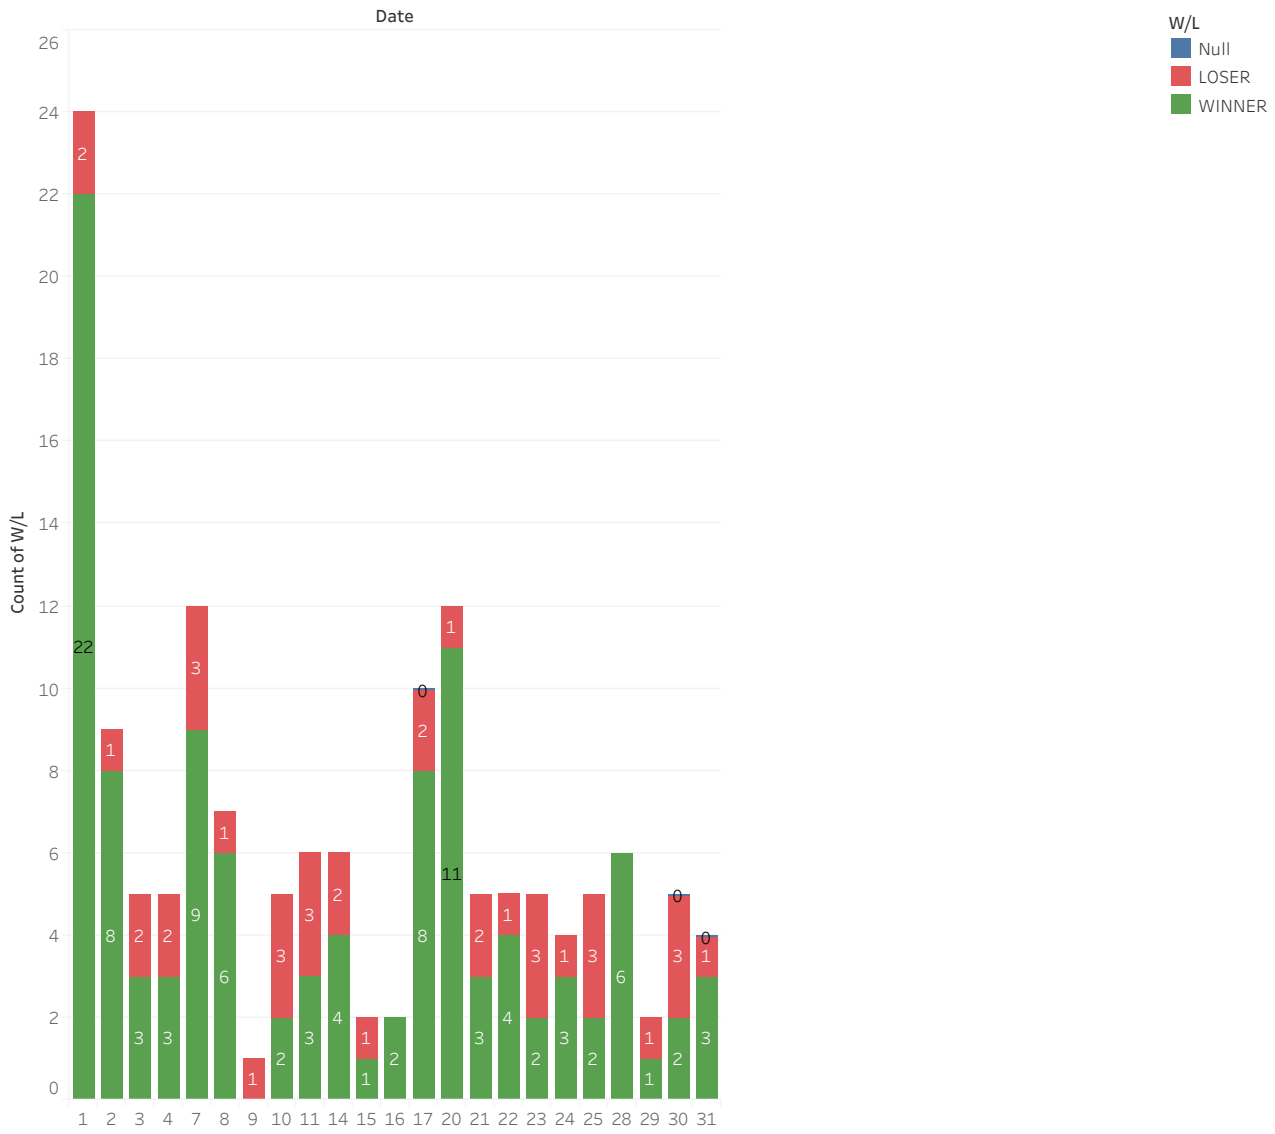

Montly Report - March 2022

March 2022 WDL Alerts Summary	March 2022 Total Alerts per day ** Rollover from Feb are moved to ..	March 2022 Daily Average Proffit - Loss Percentage	March 2022 Ticket-Proffit/Loss Percentage	March 2022 Options was the ..
-------------------------------	---	---	--	----------------------------------

Montly Report - March 2022

March 2022 WDL Alerts Summary	March 2022 Total Alerts per day ** Rollover from Feb are moved to ..	March 2022 Daily Average Profit - Loss Percentage	March 2022 Ticket-Proffit/Loss Percentage	March 2022 Options was the ..
-------------------------------	---	---	---	-------------------------------