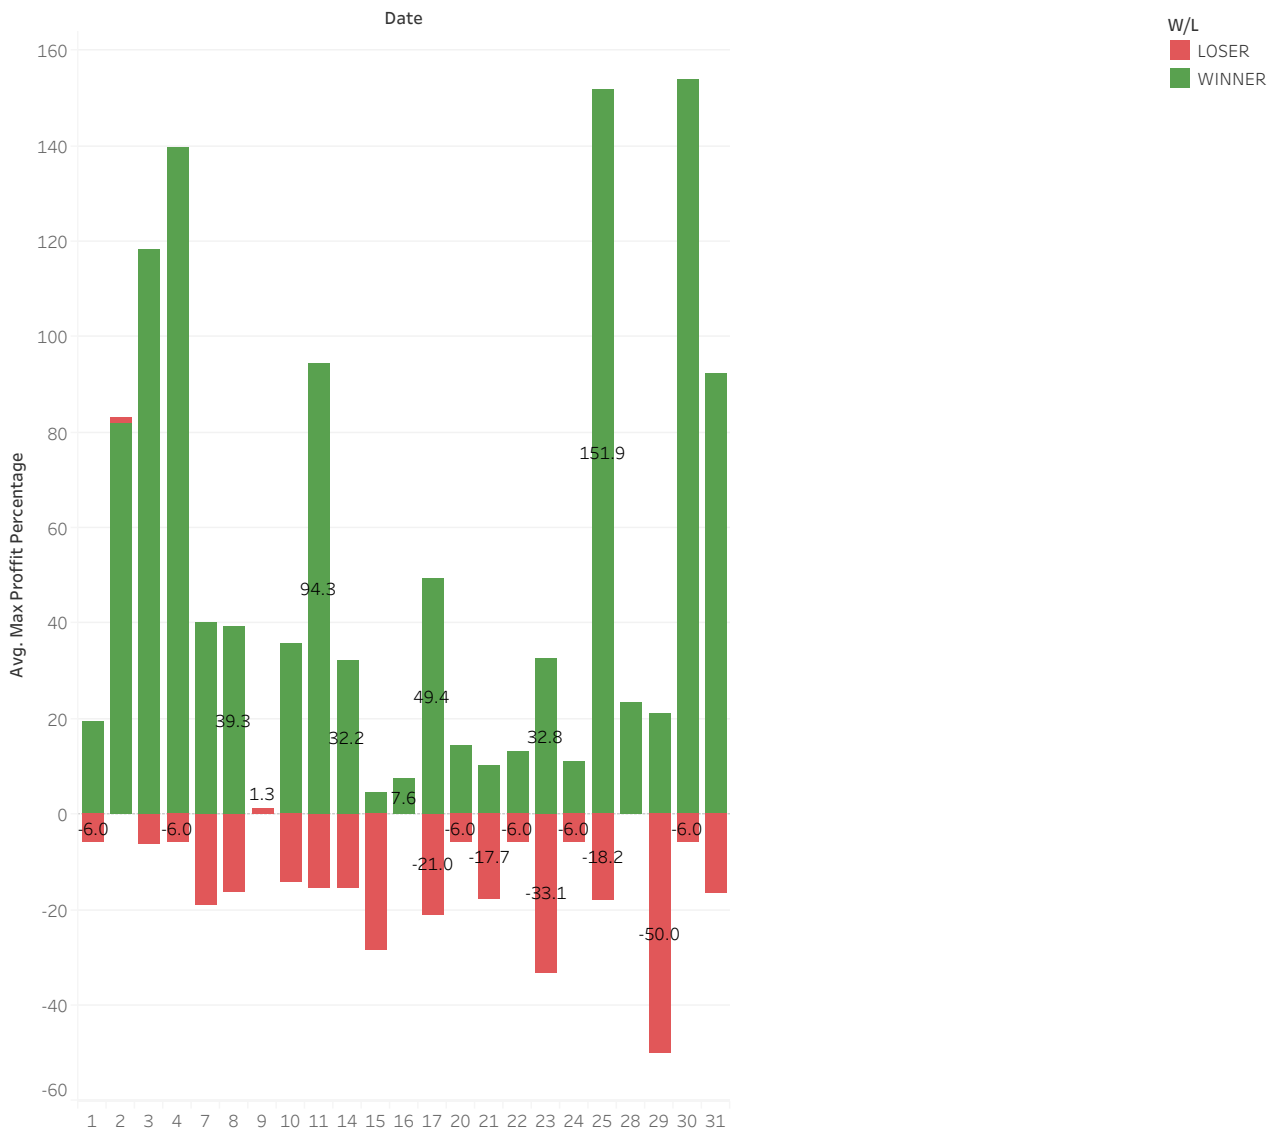

Montly Report - March 2022

March 2022 WDL Alerts Summary	March 2022 Total Alerts per day ** Rollover from Feb are moved to ..	March 2022 Daily Average Proffit - Loss Percentage	March 2022 Ticket-Proffit/Loss Percentage	March 2022 Options was the ..
-------------------------------	---	---	--	----------------------------------

Montly Report - March 2022

March 2022 WDL Alerts Summary	March 2022 Total Alerts per day ** Rollover from Feb are moved to ..	March 2022 Daily Average Profit - Loss Percentage	March 2022 Ticket-Proffit/Loss Percentage	March 2022 Options was the ..
-------------------------------	---	---	---	-------------------------------

Montly Report - March 2022

March 2022 WDL Alerts Summary	March 2022 Total Alerts per day ** Rollover from Feb are moved to ..	March 2022 Daily Average Proffit - Loss Percentage	March 2022 Ticket-Proffit/Loss Percentage	March 2022 Options was the big winner..
-------------------------------	---	--	---	---