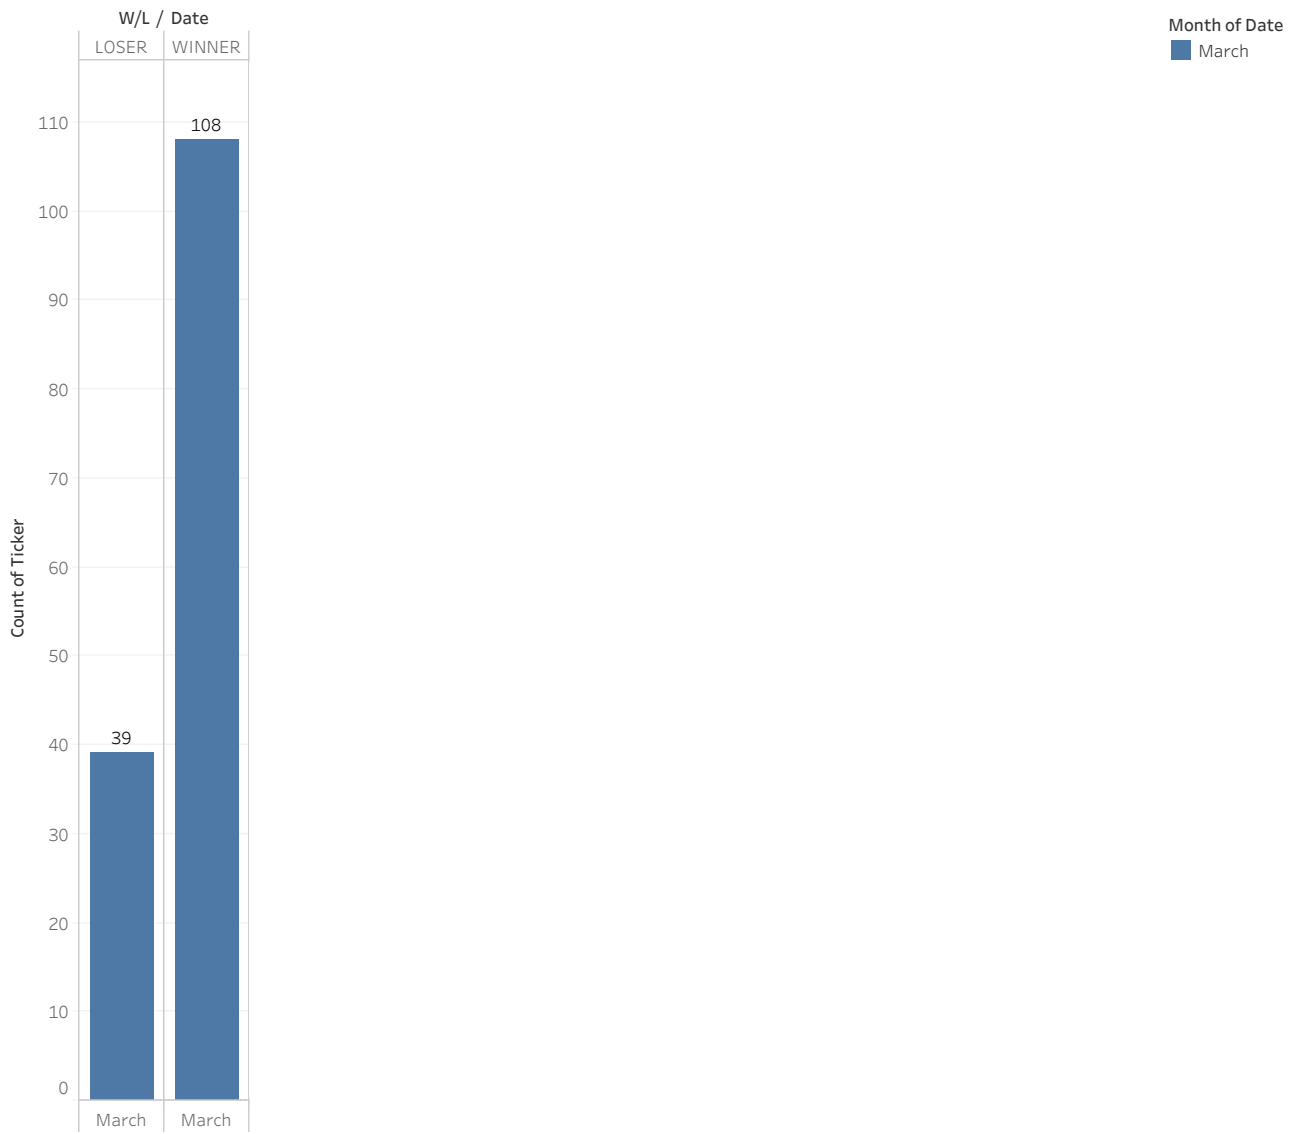

Montly Report - March 2022

March 2022 WDL Alerts Summary	March 2022 Total Alerts per day ** Rollover from Feb are moved to ..	March 2022 Daily Average Proffit - Loss Percentage	March 2022 Ticket-Proffit/Loss Percentage	March 2022 Options was the ..
-------------------------------	---	---	--	----------------------------------